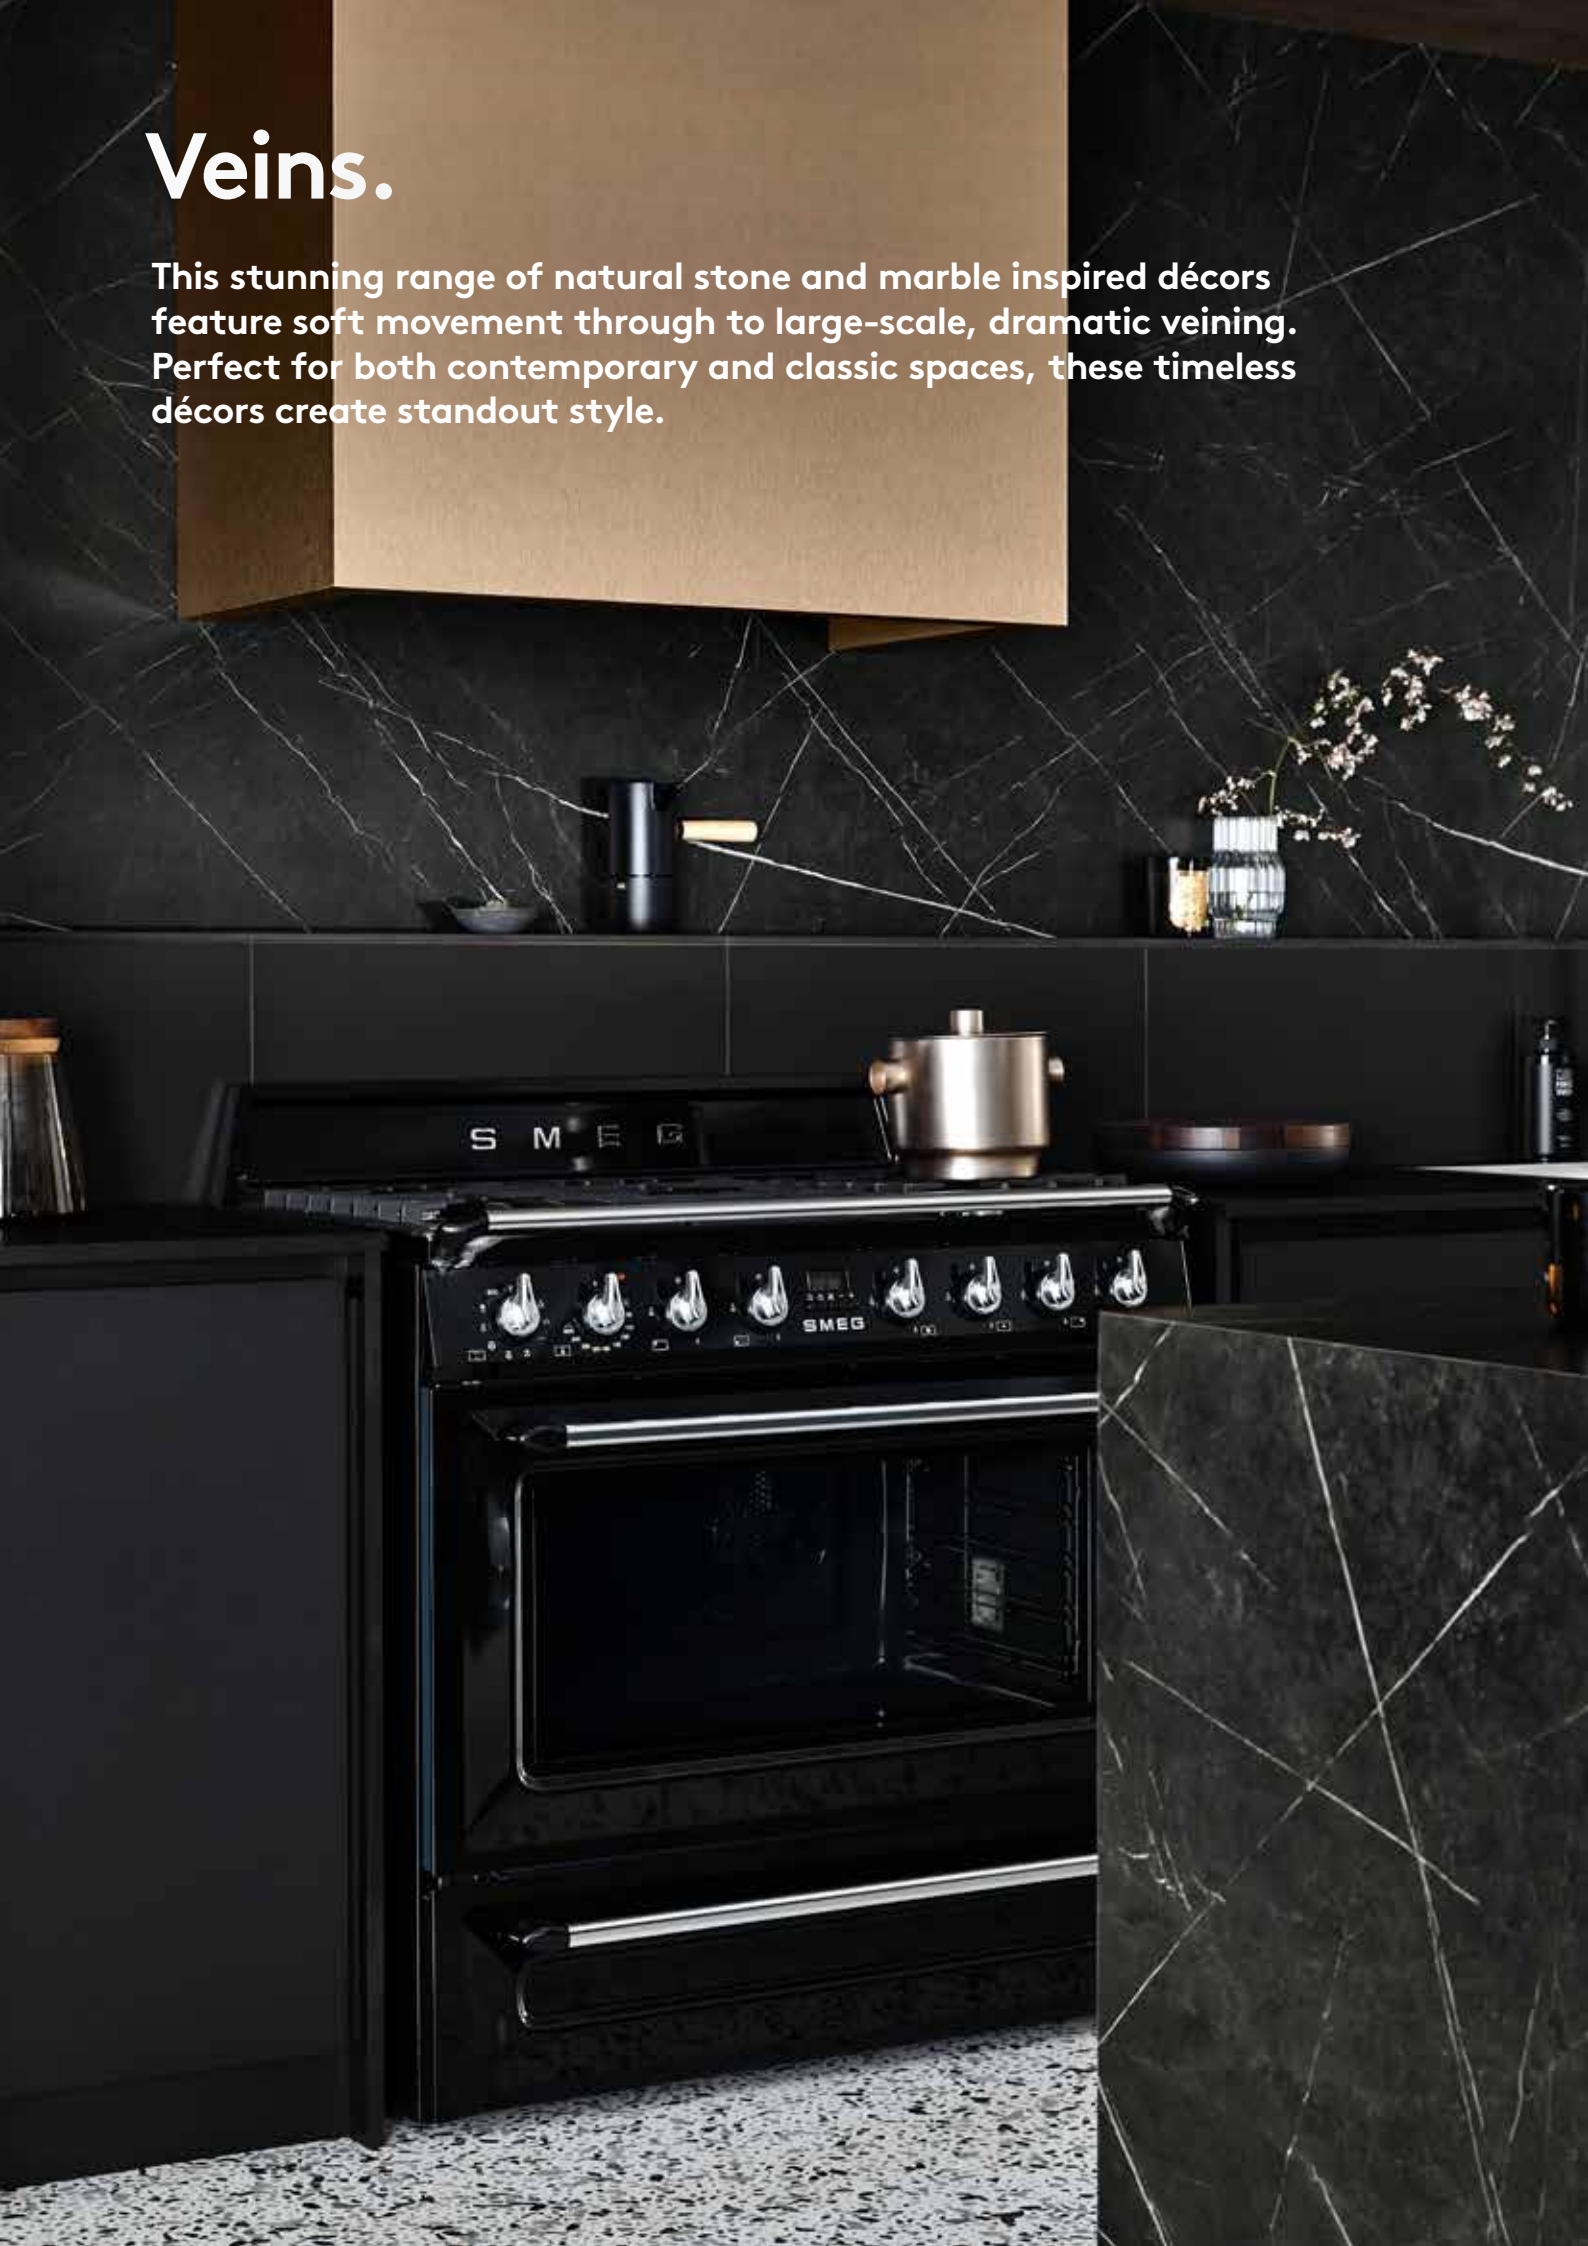

# Veins.

This stunning range of natural stone and marble inspired décors feature soft movement through to large-scale, dramatic veining. Perfect for both contemporary and classic spaces, these timeless décors create standout style.