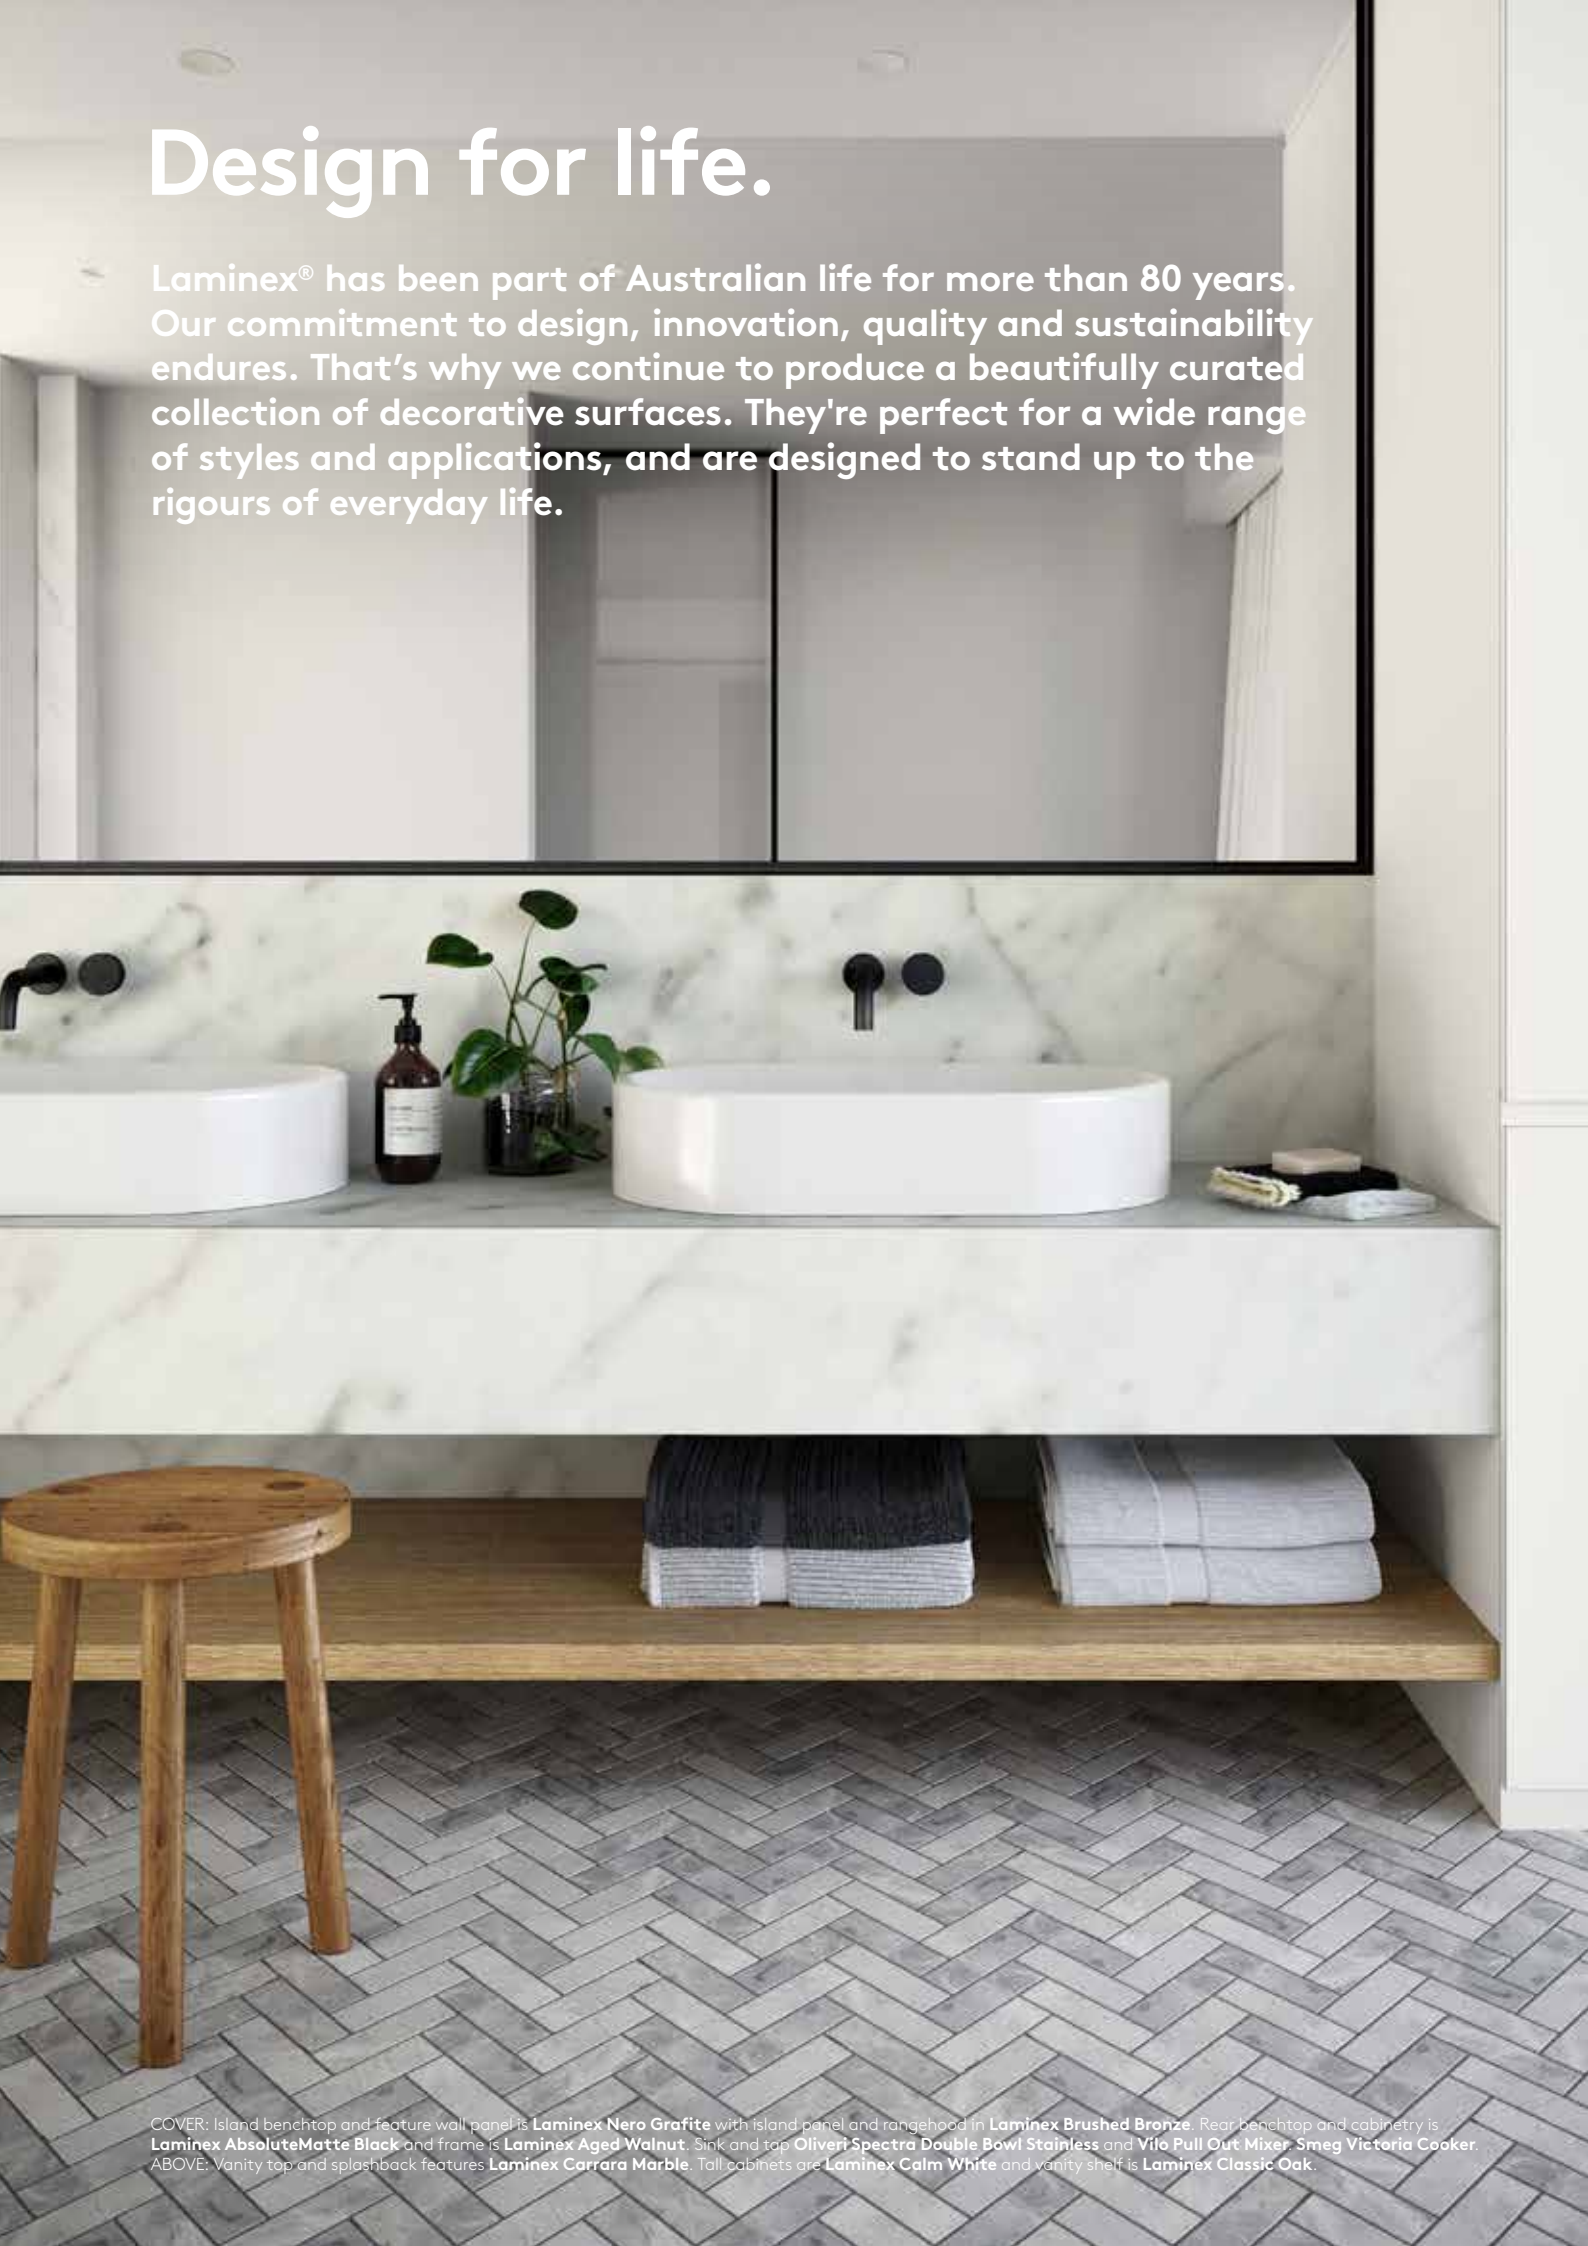

# Design for life.

Laminex® has been part of Australian life for more than 80 years. Our commitment to design, innovation, quality and sustainability endures. That's why we continue to produce a beautifully curated collection of decorative surfaces. They're perfect for a wide range of styles and applications, and are designed to stand up to the rigours of everyday life.